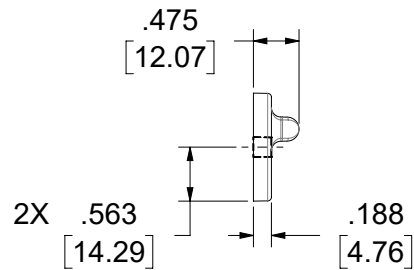

Spring Assist Snubber

20J0069

20J0069 TWC Sht. 1 of 1 9/9/2019

Snubber Receiver

Snubber Driver