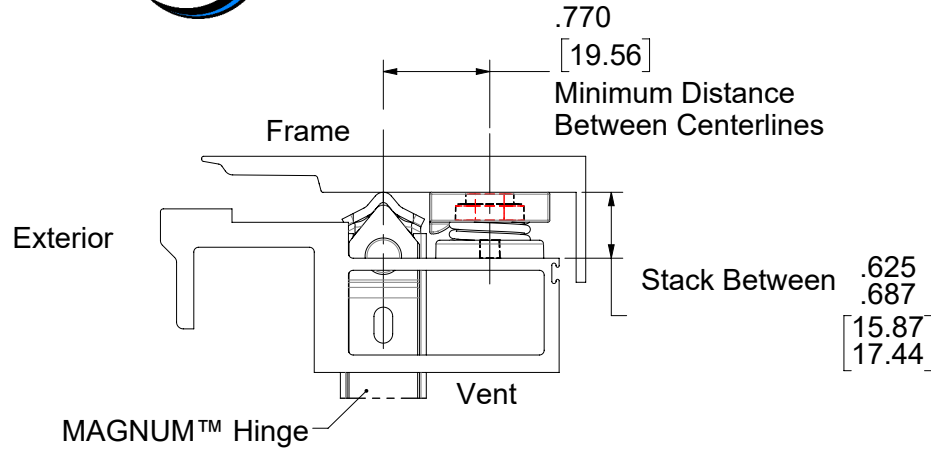

Spring Assist Snubber

20J0069

20J0069 TWC Sht. 1 of 1 9/9/2019

Snubber Receiver

Snubber Driver