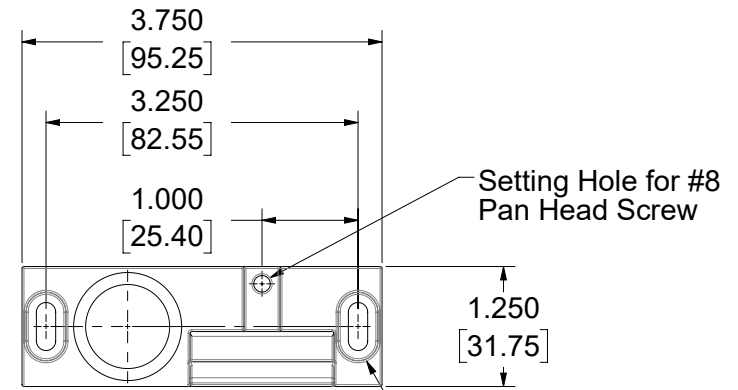

Spring Assist Snubber

20J0069

20J0069 TWC Sht. 1 of 1 9/9/2019

Snubber Receiver

Snubber Driver