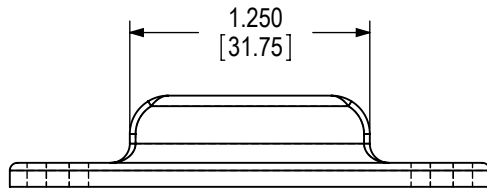

MAGNUM™ Hardware

(616-2 Snubber Driver Narrow)

616-2 Snubber Driver Narrow

Material : Cast 304 Stainless Steel

616-2 twc; date 1/22/2015

ADVANTAGE™ MANUFACTURING
A Division of Caldwell Mfg Co

Phone: (585) 352-3790
Fax: (585) 352-3792