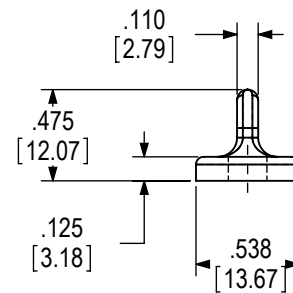

MAGNUM™ Hardware

(616-2 Snubber Driver Narrow)

616-2 Snubber Driver Narrow

Material : Cast 304 Stainless Steel

616-2 twc; date 1/22/2015

ADVANTAGE™ MANUFACTURING
A Division of Caldwell Mfg Co

Phone: (585) 352-3790
Fax: (585) 352-3792