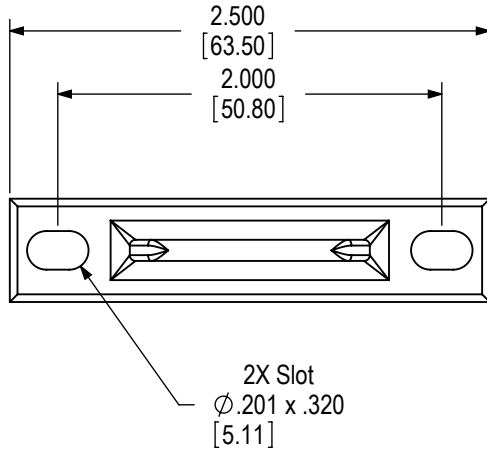

MAGNUM™ Hardware

(616-2 Snubber Driver Narrow)

616-2 Snubber Driver Narrow

Material : Cast 304 Stainless Steel

616-2 twc; date 1/22/2015

ADVANTAGE™ MANUFACTURING
A Division of Caldwell Mfg Co

Phone: (585) 352-3790
Fax: (585) 352-3792