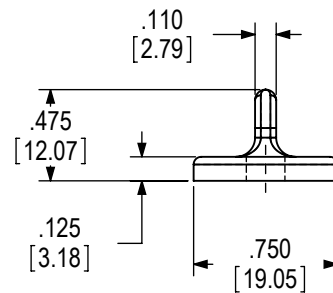

# MAGNUM™ Hardware (616 Snubber Driver)

**616 Snubber Driver**

Material : Cast 304 Stainless Steel

616 twc; date 1/22/2015

**ADVANTAGE™ MANUFACTURING**  
A Division of Caldwell Mfg Co

Phone: (585) 352-3790  
Fax: (585) 352-3792