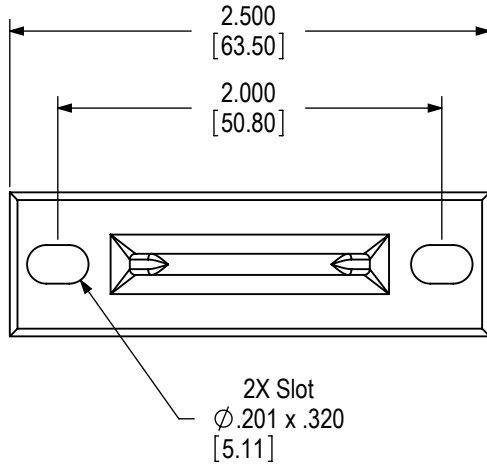

# MAGNUM™ Hardware (616 Snubber Driver)

**616 Snubber Driver**

Material : Cast 304 Stainless Steel

616 twc; date 1/22/2015

**ADVANTAGE™ MANUFACTURING**  
A Division of Caldwell Mfg Co

Phone: (585) 352-3790  
Fax: (585) 352-3792