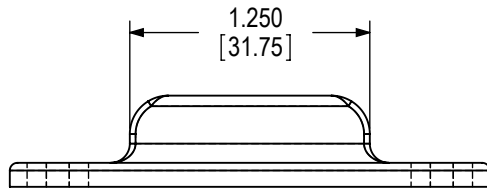

# MAGNUM™ Hardware (616 Snubber Driver)

**616 Snubber Driver**

Material : Cast 304 Stainless Steel

616 twc; date 1/22/2015

**ADVANTAGE™ MANUFACTURING**  
A Division of Caldwell Mfg Co

Phone: (585) 352-3790  
Fax: (585) 352-3792