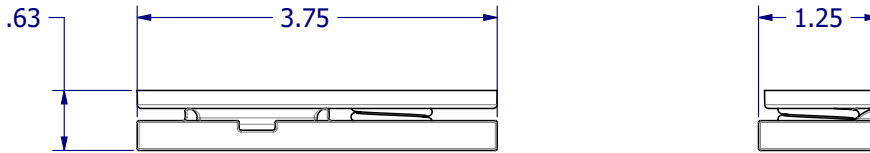

SPRING ASSIST SNUBBER

20J0069

AS INSTALLED, WINDOW SHUT, SPRING COMPRESSED

CO_20J0069 02/25/19

SPRING AT FULL EXTENSION

SPRING ASSIST SNUBBER 20J0069

CO_20J0069 02/25/19

20J0068 SNUBBER DRIVER