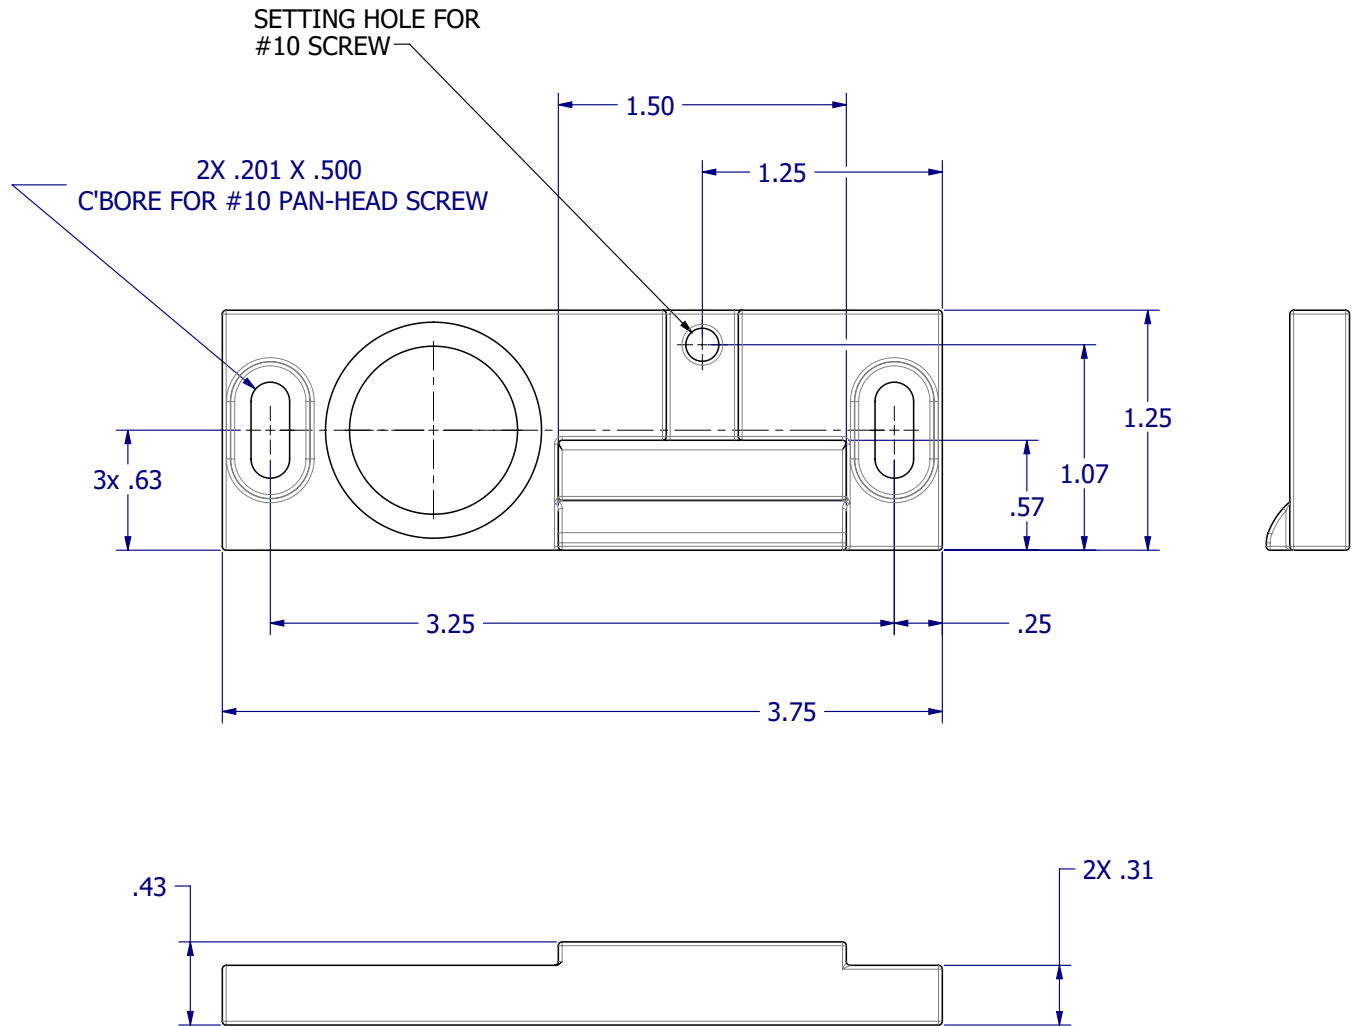

SPRING ASSIST SNUBBER

20J0069

CO_20J0069 02/25/19

20J0067 SNUBBER RECEIVER