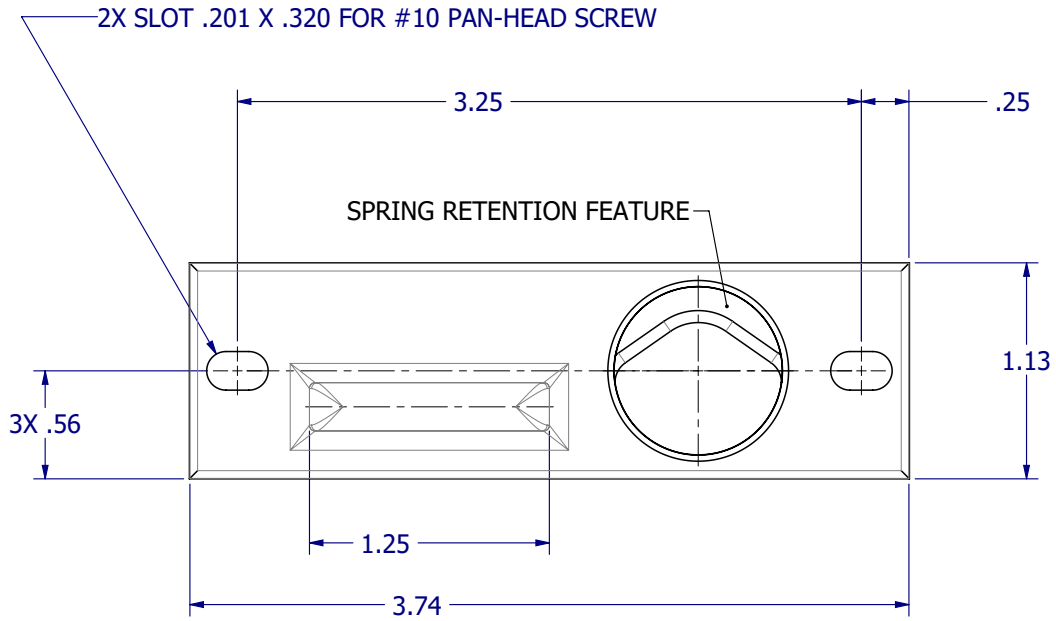

SPRING ASSIST SNUBBER

20J0069

AS INSTALLED, WINDOW SHUT, SPRING COMPRESSED

CO_20J0069 02/25/19

SPRING AT FULL EXTENSION

SPRING ASSIST SNUBBER 20J0069

CO_20J0069 02/25/19

20J0068 SNUBBER DRIVER