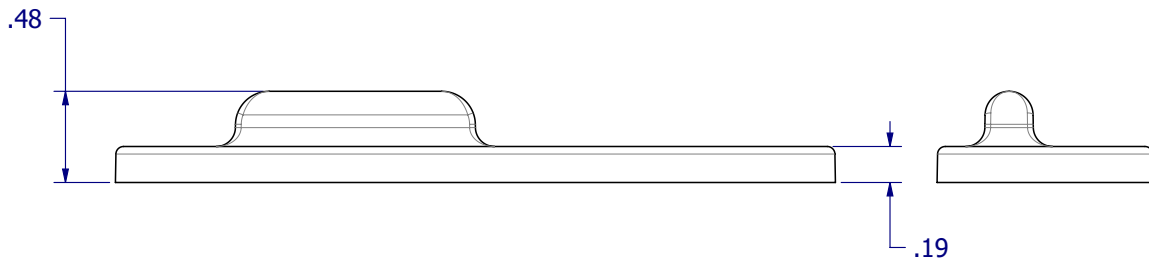

SPRING ASSIST SNUBBER

20J0069

AS INSTALLED, WINDOW SHUT, SPRING COMPRESSED

CO_20J0069 02/25/19

SPRING AT FULL EXTENSION

SPRING ASSIST SNUBBER 20J0069

CO_20J0069 02/25/19

20J0068 SNUBBER DRIVER